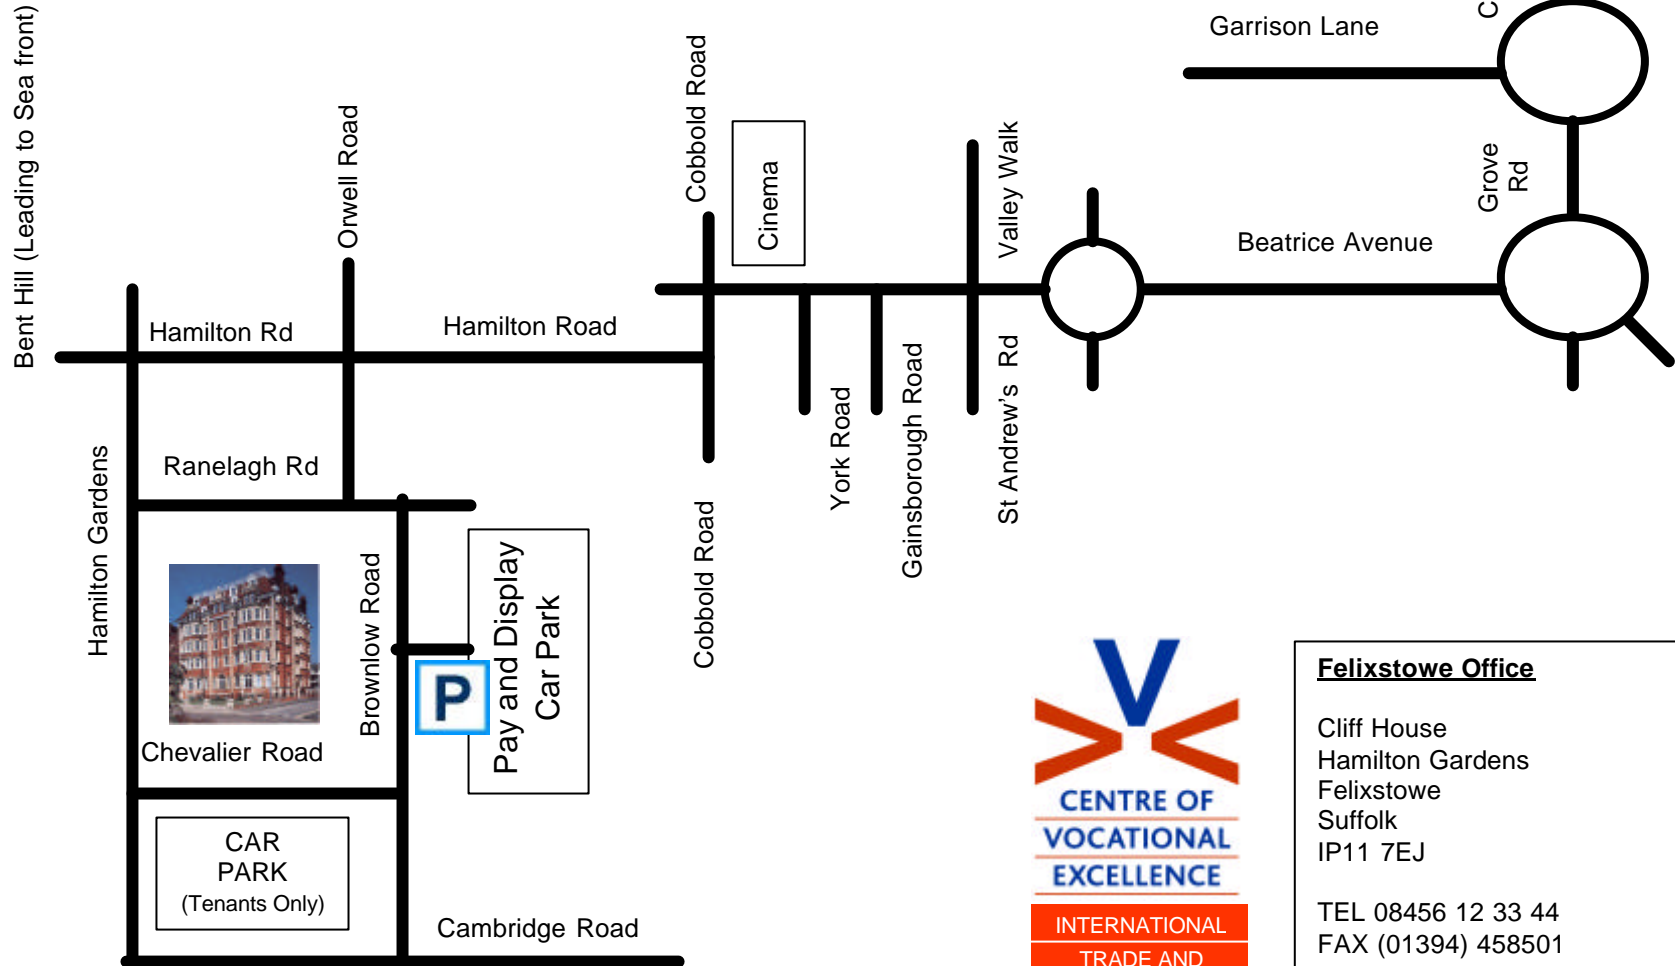

# MAP ITS TRAINING SERVICES (FELIXSTOWE)

**Felixstowe Office**  
 Cliff House  
 Hamilton Gardens  
 Felixstowe  
 Suffolk  
 IP11 7EJ  
 TEL 08456 12 33 44  
 FAX (01394) 458501

ITS: 115  
 Issue: 3  
 Date: 31/01/05